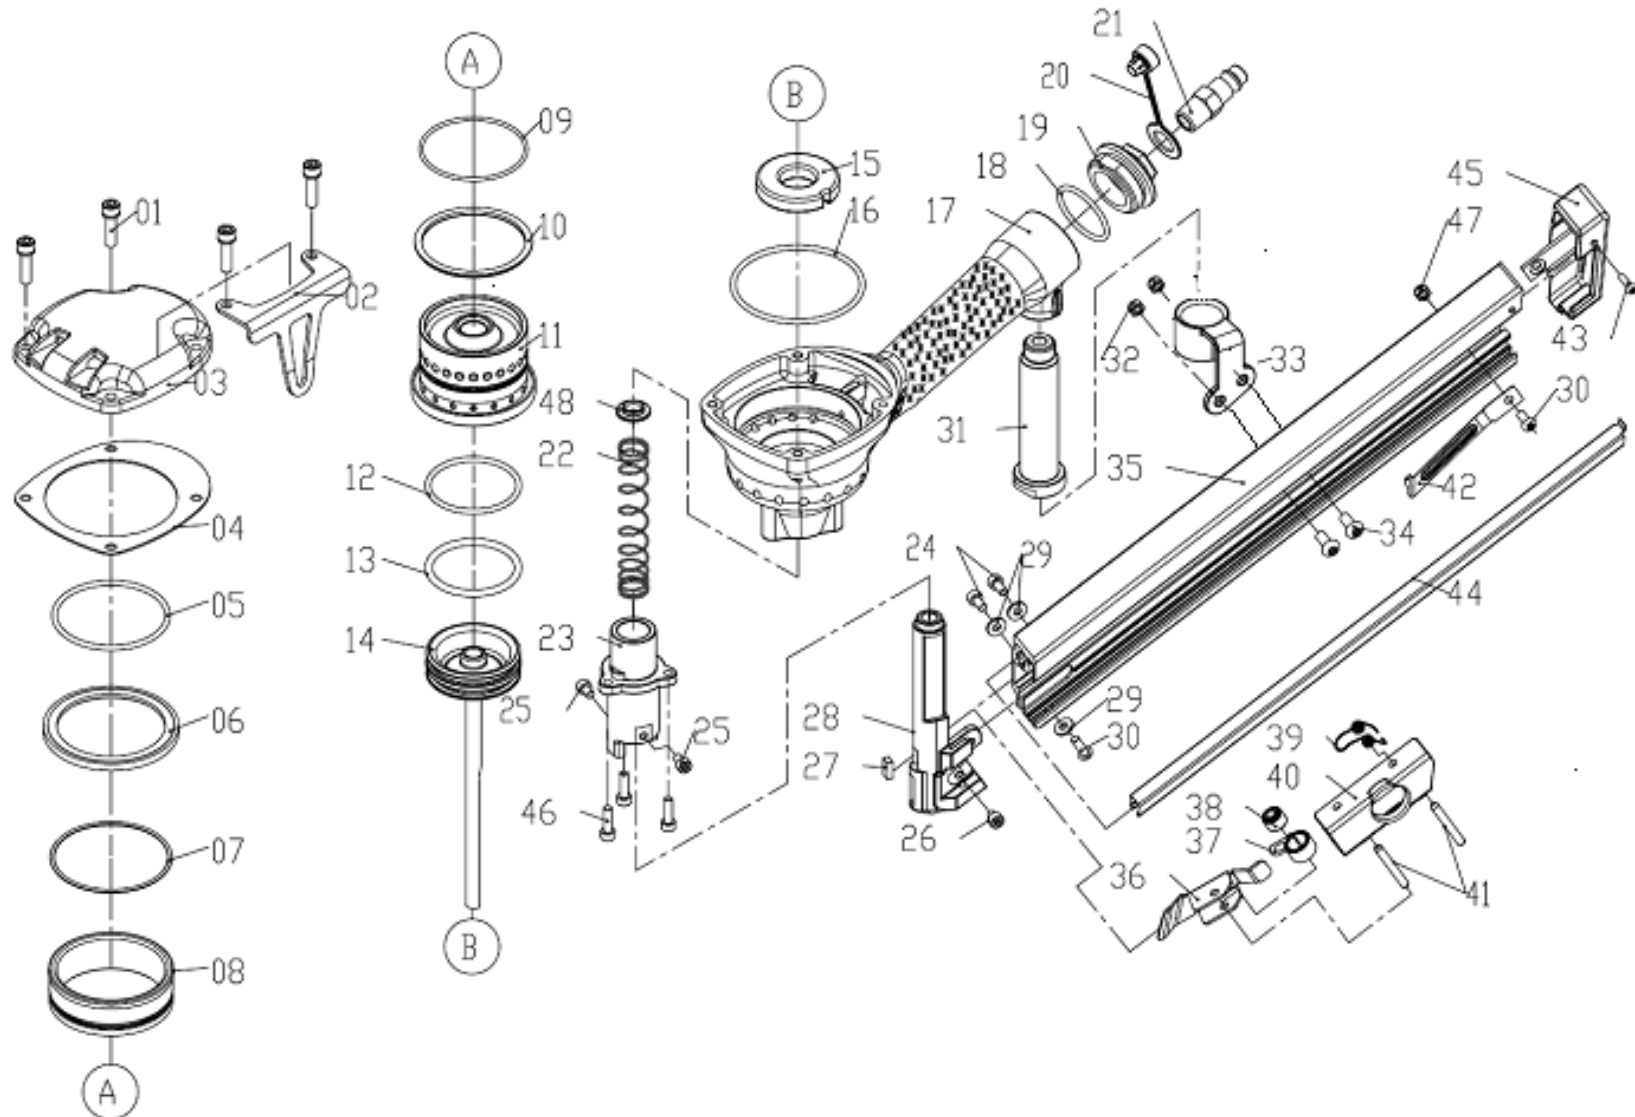

GR150a

GR150a

PARTS LIST

REF #	PART #	DESCRIPTION	Q'TY
1	GRBN17	BOLT	4
2	GRBN18	HANGER	1
3	GRBN19	CAP	1
4	GRBN270	GASKET	1
5	GRBN271	O - RING	1
6	GRBN20	COLLAR	1
7	GRBN272	O - RING	1
8	GRBN21	SPACER	1
9	GRBN273	O - RING	1
10	GRBN274	SEAL	1
11	GRBN23	CYLINDER	1
12	GRBN275	O - RING	1
13	GRBN276	O - RING	1
14	GRBN24	DRIVER	1
15	GRBN25	BUMPER	1
16	GRBN277	O - RING	1
17	GRBN26	BODY	1
18	GRBN278	O - RING	1
19	GRBN27	END CAP	1
20	GRBN279	DUST COVER	1
21	GRBN28	AIR PLUG	1
22	GRBN29	SPRING	1
23	GRBN280	GUIDE	1
24	GRBN285	BOLT	2
25	GRBN267	BOLT	2

REF #	PART#	DESCRIPTION	Q'TY
26	GRBN31	BOLT	1
27	GRBN268	MAGNET	1
28	GRBN269	NOSE PIECE	1
29	GRBN33	WASHER	3
30	GRBN286	BOLT	2
31	GRBN50	SHAFT	1
32	GRBN7	LOCK NUT	2
33	GRBN281	BRACKET	1
34	GRBN35	BOLT	2
35	GRBN282	MAGAZINE	1
36	GRBN37	PUSHER	1
37	GRBN38	SPRING	1
38	GRBN39	DRUM	1
39	GRBN40	SPRING	1
40	GRBN41	END COVER	1
41	GRBN42	ROLL PIN	2
42	GRBN68	NAIL STOP	1
43	GRBN44	BOLT	1
44	GRBN45	CHANNEL	1
45	GRBN46	COVER	1
46	GRBN287	BOLT	3
47	GRBN47	LOCK NUT	1
48	GRBN48	DRIVER GUIDE	1