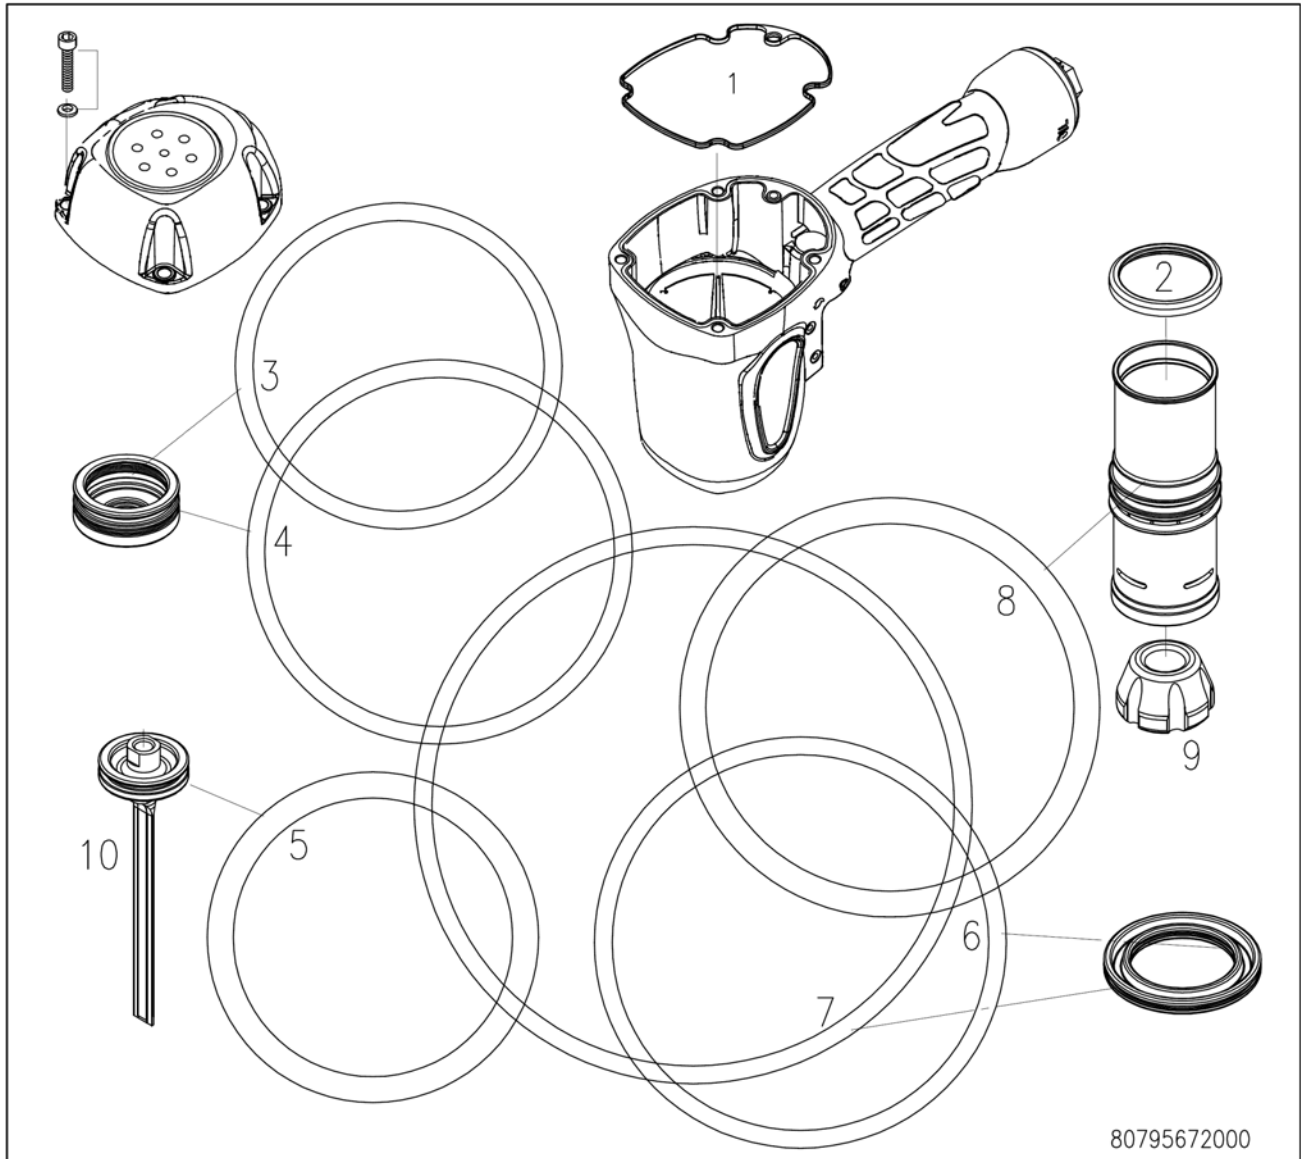

GRTSM200

REPAIR KIT OF

GRDAK1100 - DRIVER ASSEMBLY KIT

80795672000

Ref.#	Parts Number	Description	Ref.#	Parts Number	Description
1	GRTN550	Cap Gasket	6	GRTN2320	Cylinder O-Ring (back)
2	GRTN600	Collar	7	GRTN2310	Cylinder Spacer O-Ring
3	GRTN3350	Cap O-Ring	8	GRTN2200	Cylinder O-Ring (front)
4	GRTN2300	HD Valve O-Ring	9	GRTN620	Bumper
5	GRTN2360	Piston O-Ring	10	GRTN3760	Piston