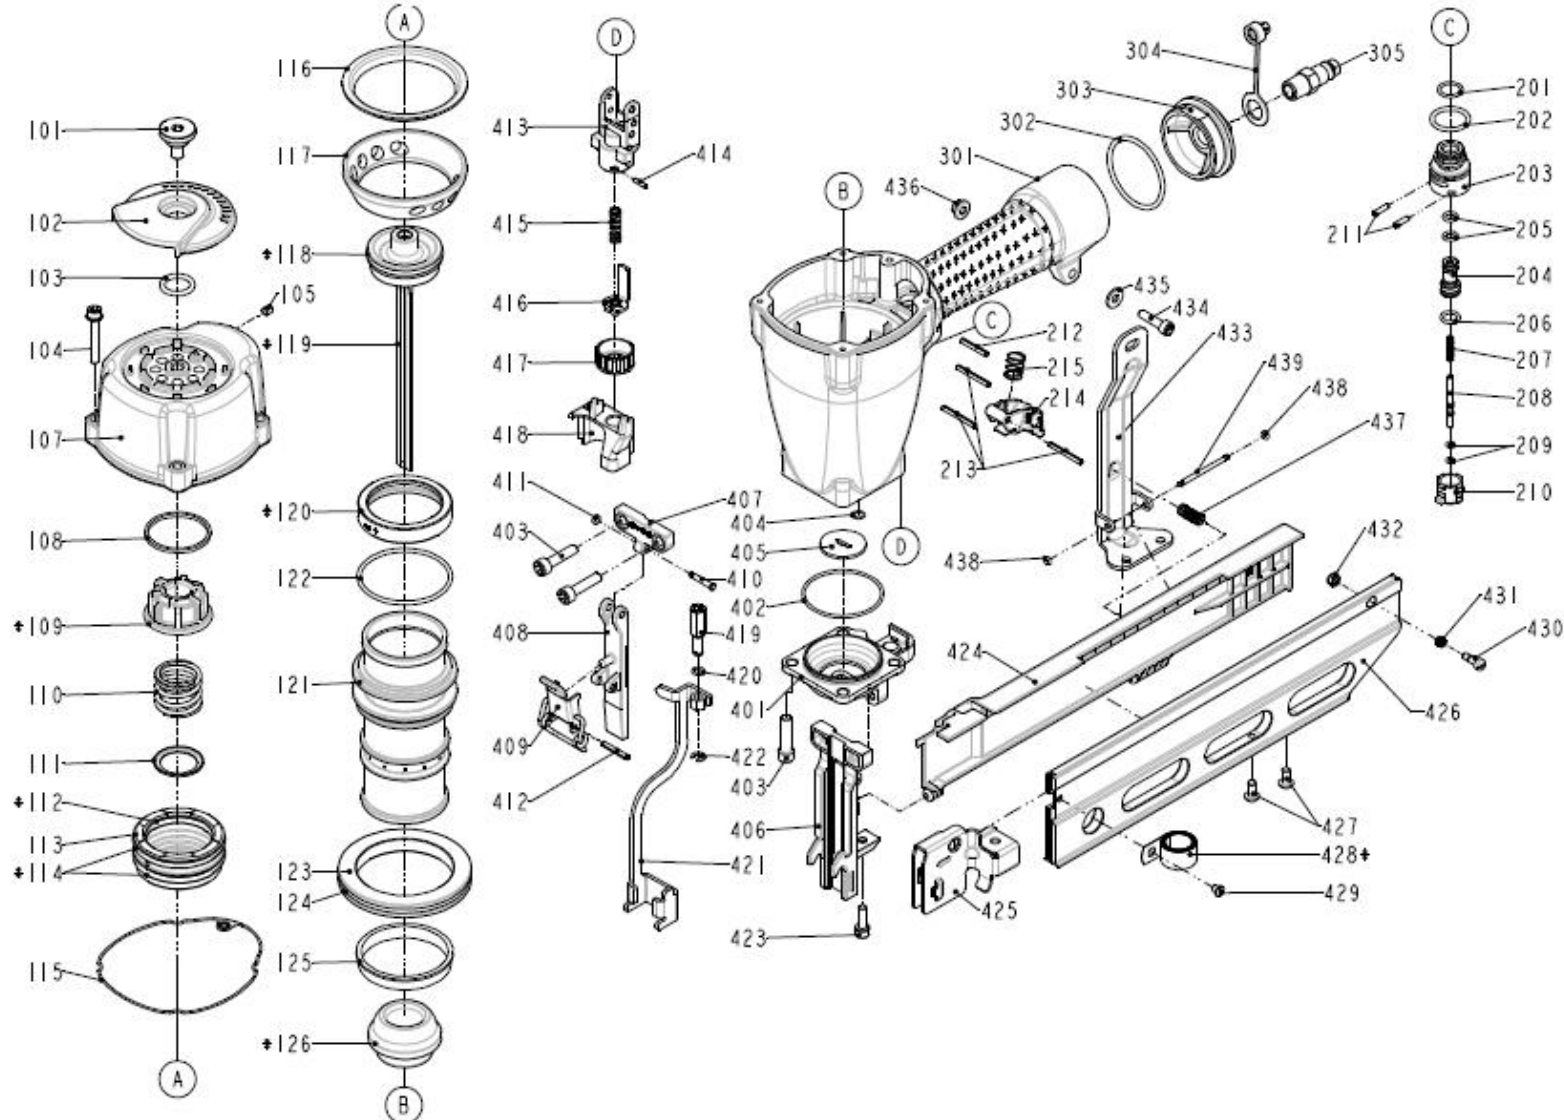

www.grip-rite.com

GRTSM2515a

GRTSM2515a

PARTS LIST

ITEM #	PART #	DESCRIPTION	QTY
101	GRBN438	DEFLECTOR PAD	1
102	GRBN439	DEFLECTOR	1
103	GRBN440	O - RING	1
104	GRBN686	BOLT W/FLAT WASHER	4
105	GRBN305	HEX.SOC.HD.SCREW	1
107	GRBN676	CAP	1
108	GRBN680	WASHER SEAL	1
109	GRBN677	SEAL	1
110	GRBN673	COMPRESSION SPRING	1
111	GRBN681	WASHER	1
112	GRBN445	O - RING	1
113	GRBN675	HD.VALVE PISTON	1
114	GRBN692	O - RING	2
115	GRBN443	PACKING	1
116	GRBN450	PRESS RING	1
117	GRBN480	CYLINDER PRESS RING	1
118	GRBN691	O - RING	1
119	GRBN651	DRIVER UNIT	1
120	GRBN399	COLLAR	1
121	GRBN659	CYLINDER	1
122	GRBN452	O - RING	1
123	GRBN454	CYLINDER SPACER	1
124	GRBN455	O - RING	1
125	GRBN453	CYLINDER RING	1
126	GRBN456	BUMPER	1
201	GRBN418	O - RING	1
202	GRBN420	O - RING	1
203	GRBN419	PLUNGER CAP	1
204	GRBN422	VALVE PLUNGER	1
205	GRBN421	O - RING	2
206	GRBN423	O - RING	1

ITEM #	PART #	DESCRIPTION	QTY
207	GRBN424	SPRING	1
208	GRBN457	PLUNGER	1
209	GRBN307	O - RING	2
210	GRBN426	TRIGGER VALVE HEAD	1
211	GRBN427	SPRING PIN	2
212	GRBN458	SPRING PIN	1
213	GRBN428	SPRING PIN	3
214	GRBN504	TRIGGER UNIT	1
215	GRBN558	SPRING	1
301	GRBN652	GUN BODY UNIT	1
302	GRBN430	O - RING	1
303	GRBN429	END CAP	1
304	GRBN331	AIR PLUG CAP	1
305	GRBN381	AIR PLUG	1
401	GRBN661	BASE	1
402	GRBN462	O - RING	1
403	GRBN688	HEX.SOC.HD.BOLT	4
404	GRBN461	O - RING	1
405	GRBN682	DRIVER GUIDE	1
406	GRBN654	NOSE	1
407	GRBN670	NOSE COVER B	1
408	GRBN669	NOSE COVER A	1
409	GRBN653	LOCK HANDLE UNIT	1
410	GRBN655	PIN	1
411	GRBN671	PU RETAINER	1
412	GRBN690	SPIRAL PINS	1
413	GRBN666	SAFETY GUIDE	1
414	GRBN69	SPRING PIN	1
415	GRBN665	SAFETY SPRING	1
416	GRBN663	SAFETY B	1
417	GRBN565	ADJUST AXIE	1